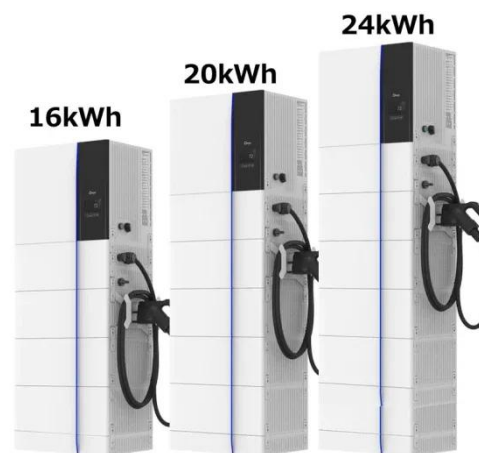

Contact Us

For catalog requests, pricing, or partnerships, please visit:
<https://www.k3gizycko.pl>