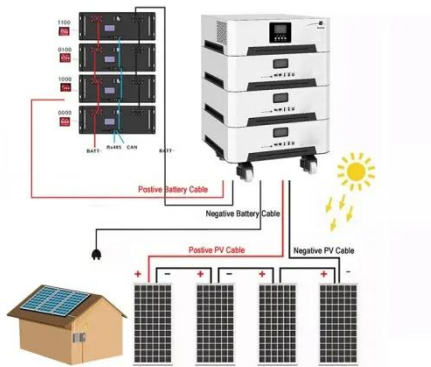

[Get Price](#)

Solar container communication station Inverter Regulations

What Are Shipping Container Solar Systems? Understanding the Basics A shipping container solar system is a modular, portable power station built inside a standard steel

[Get Price](#)

How to start the solar container communication station inverter ...

An Off Grid solar Container unit can be used in a host of applications including agriculture, mining, tourism, remote

islands, widespread lighting, telecoms and rural medical centres.

correct ...

[Get Price](#)

Startup project of grid-connected inverter for solar container

Grid-connected microgrids, wind energy systems, and photovoltaic (PV) inverters employ various feedback, feedforward, and hybrid control techniques to optimize performance under fluctuating grid ...

[Get Price](#)

Operator solar container communication station inverter grid

...

The integrated containerized photovoltaic inverter station centralizes

the key equipment required for grid-connected solar power systems -- including AC/DC distribution, inverters, monitoring,