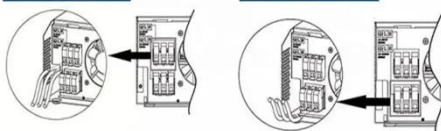

AC input wires

AC output wires