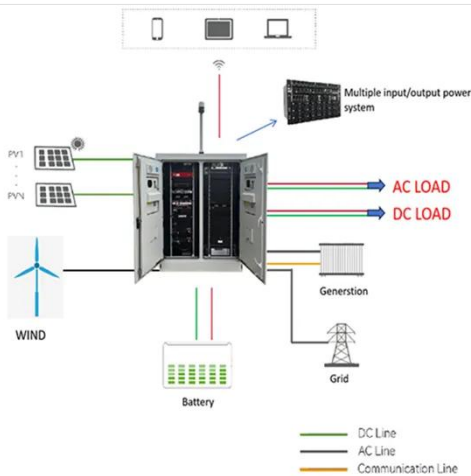

[Get Price](#)

NEMA Outdoor Telecommunications Cabinets , DDB Unlimited

The WOD-62DXC NEMA enclosure (63"H x 32"W x 30"D, 33 RU) is a heavy-duty, all-weather solution designed for telecom and mission critical applications. Built from AlumiFlex®, a lightweight yet