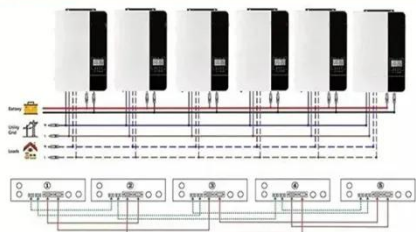

undergoes rigorous field testing to ensure reliability in demanding outdoor environments. Whether facing desert heat, arctic ...

[Get Price](#)

Outdoor Telecom Cabinet , Outdoor Telecom Enclosures , Cube Cabinet

Outdoor Cabinets Charles Universal Broadband Enclosures (CUBE) are constructed to withstand the elements and provide superior protection for active electronics in all environments.

3.2v 280ah

[Get Price](#)

AC input wires

AC output wires

Outdoor Enclosures , NEMA-Rated Telecom Cabinets , IP55, IP65

We supply outdoor electrical enclosures and electrical cabinets for low-voltage switchgear and controlgear assemblies. They are are manufactured to the highest standards using world-class ...

[Get Price](#)

Contact Us

For catalog requests, pricing, or partnerships, please visit:
<https://www.k3gizycko.pl>