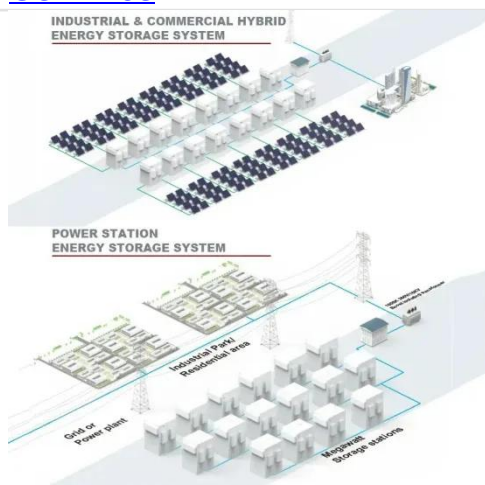

Abuja IP55 Outdoor Cabinet Two-Way Charging Financing

Outdoor Enclosures , NEMA-Rated Telecom Cabinets , IP55, IP65

Discover AZE's premium outdoor enclosures designed for superior weatherproof protection and NEMA-rated durability. Perfect for industrial equipment, electrical cabinets, and outdoor installations, our ...

[Get Price](#)

IP55/IP65 Outdoor PV Inverter Cabinet with Integrated Distribution

With robust protection (IP55/IP65), it ensures reliable operation in remote, off-grid environments. Ideal for solar-powered telecom base stations, microgrids, and renewable energy storage sites.

[Get Price](#)

IP55 ESS Outdoor Cabinet Energy Storage System , AZE

Based on a lithium iron phosphate battery system, the ESS outdoor cabinet serves as a comprehensive complete solution for stationary energy storage.

[Get Price](#)

Solar Battery Cabinet Equipment