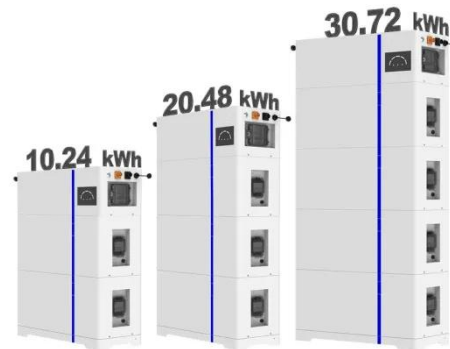

What Is an 800VA Inverter and How Does It Work

An 800VA inverter converts DC power from batteries to AC power for household appliances. It typically supports 640-700 watts, ideal for small to medium loads like fans, lights, and TVs. These inverters ...

[Get Price](#)

ESS

Victron Energy Phoenix 12 Volt 800VA Inverter

Once in standby the inverter will switch on for a short period (adjustable, default: every 2,5 seconds). If the load exceeds a preset level, the inverter will remain on.

[Get Price](#)

Victron Phoenix Inverter 12vdc

Phoenix Inverter 12 VDC - 800W - 120 VAC - 50/60Hz Inverters allow you to power domestic equipment - requiring 230V/120V AC - using 'leisure' or 'automotive' batteries rated at 12V, 24V or 48V DC.

[Get Price](#)