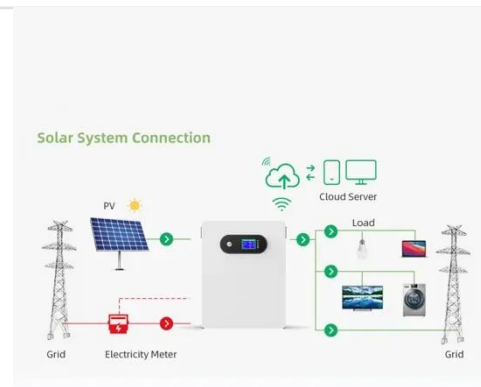

Victron Phoenix 48V Inverter - 800VA, VE.Direct, 120V AC

Efficient, Reliable Power for Off-Grid and Backup Systems. The Victron Phoenix 48/800 VE.Direct inverter is a compact, high-performance solution designed to