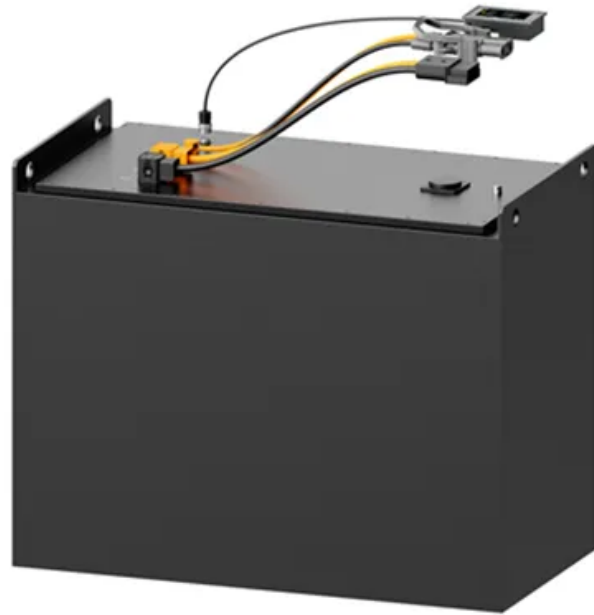

800va inverter power