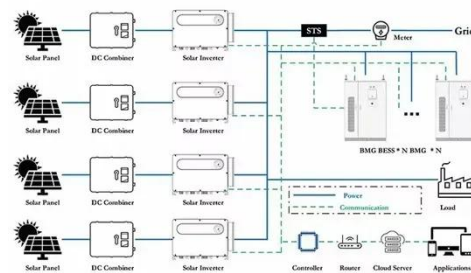

Amazon : 600w Inverter

HITRENDS 600W Inverter for Car Power Inverters, 12V DC to 110V AC Converter with 3.0 A USB & PD 30W Type-C Port & 2 AC Outlets, 12 Volt Battery Inverter Car Cigarette Lighter for RV Truck

[Get Price](#)