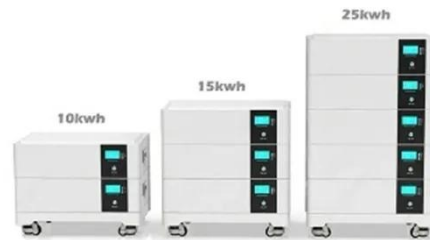

[Get Price](#)

UPS for Edge Data Centers , Mitsubishi Electric

Mitsubishi Electric's uninterruptible power supplies support edge computing with a clean, consistent power source that protects the uptime of the edge infrastructure against surges and outages.

[Get Price](#)

1000 W telecom power supply for 5G edge computing and small ...

This application note provides a detailed description of the design considerations and experimental results of a high-efficiency, high-power-density, ultra-compact telecom rectifier for 5G small-cell and ...

[Get Price](#)

POWER FOR 5G NETWORKS

Advanced Energy's Artesyn LCC series consists of fanless, fully-enclosed, IP64 rated AC-DC power supplies, ideal for