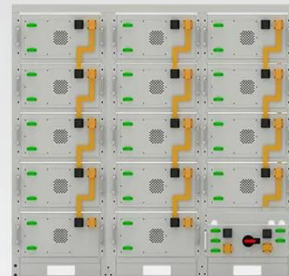

Battery String-S224

- 1C Charge/Discharge
- Easy configuration and maintenance
- Power supply can be single battery string or parallel battery strings