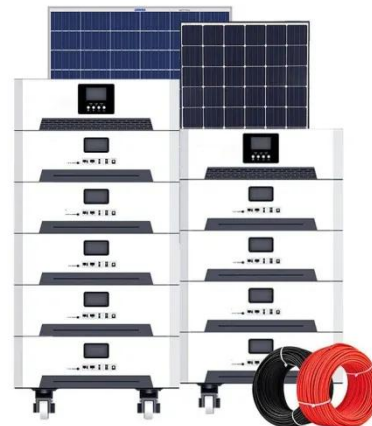

Battery Storage Cabinet

Supports hybrid AC/DC input, including AC220V, DC48V, and DC110V, compatible with grid, solar, or backup power sources. Double-layer insulated cabinet design provides thermal stability and extends ...