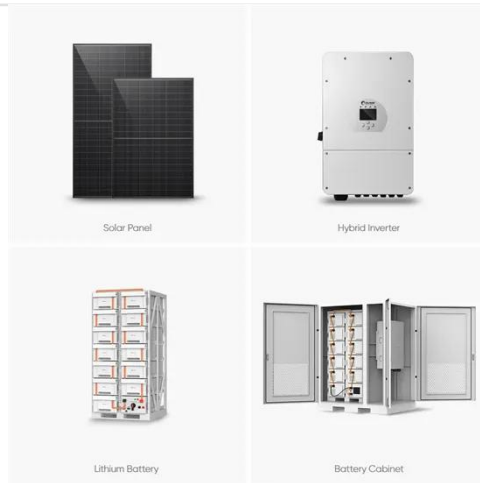

[Get Price](#)

Telecom Outdoor Cabinets

Shop high-quality telecom outdoor cabinets for reliable communication. Durable, weatherproof, and with advanced cooling systems. Perfect for 4G, 3G, and more.

[Get Price](#)

Gabinete de telecomunicaciones al aire libre OC2045

Los productos de la serie de gabinetes para exteriores están diseñados y fabricados de acuerdo con los requisitos de la gran demanda de construcción de estaciones al aire libre de operadores de ...

[Get Price](#)