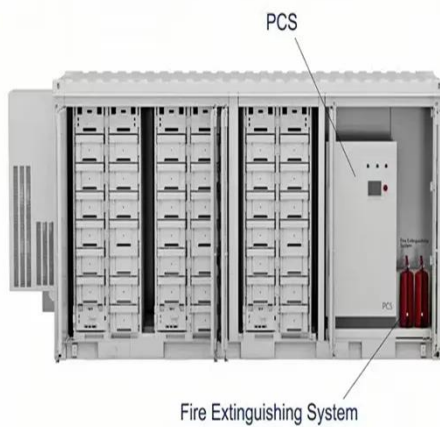

There are several standard, configured, and engineered options. It has a 6 cylinder engine and is available in a three-phase system. It has the power of 601-1735 amps. Open, standard, and level 1 or ...

[Get Price](#)

Generator Exhaust Systems -- Airside Industries

We've supplied and installed exhaust for every aspect of commercial generation from small outdoor stand-by units to large CHP hospital projects so we understand the unique requirements for each ...

[Get Price](#)

Amazon : Generator Exhaust Extension Kit

Generator Exhaust Extension Kit with Three Adapters, ALL-IN-ONE KIT, Insulated Wall Plate, Compatible with All Portable Generators, Reduces Noise by 55% with Superior Silencing Grille

[Get Price](#)