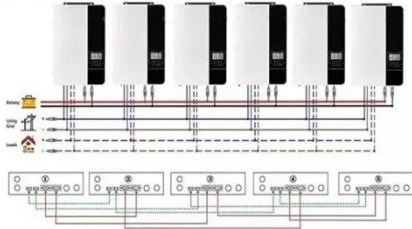

48v 60v 72v converter to 220v inverter

AC input wires

AC output wires

Changi 3000W 12V 24V 48V 72V Dc To Ac 110V/220V pure sine wave inverter

We specialize in designing and manufacturing portable power stations, solar inverters, and pure sine wave inverters. Our products are designed to provide reliable, efficient, and eco-friendly power ...

[Get Price](#)

Best 48V DC to 220VAC Inverters for Reliable Off-Grid and Solar Power

These inverters convert battery-stored DC power into stable AC power suitable for household electronics. Below is a summary table featuring the top-rated inverters that combine pure ...