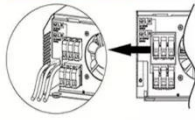

48v 60v 72v converter to 220v inverter

AC input wires

AC output wires

Changi 3000W 12V 24V 48V 72V Dc To Ac 110V/220V pure sine wave inverter

We specialize in designing and manufacturing portable power stations, solar inverters, and pure sine wave inverters. Our products are designed to provide reliable, efficient, and eco-friendly power ...

[Get Price](#)

Best 48V DC to 220VAC Inverters for Reliable Off-Grid and Solar Power

These inverters convert battery-stored DC power into stable AC power suitable for household electronics. Below is a summary table featuring the top-rated inverters that combine pure ...

[Get Price](#)

ESS

Pure Sine Wave Inverter DC 12v/24v/48v/60v/72v To AC 110v/220v ...

5,000+ people rated this brand highly in the past 6 months. This brand received 100K+ views in the past 3 months. Consumers typically keep this brand's items.

[Get Price](#)