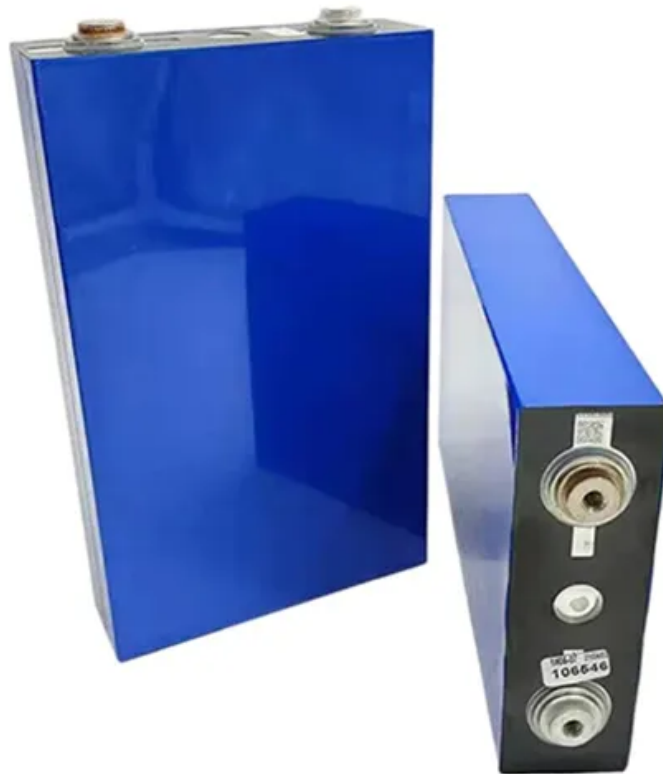

40 square meter cabinet base station

40 square meter cabinet base station

Outdoor Base Station Cabinet

The Outdoor Base Station Cabinet is a robust and weatherproof telecom cabinet engineered to house communication, power, and battery equipment in outdoor environments.

[Get Price](#)

40 Inch Tall Base Cabinet

Crafted from engineered wood, it is finished in a purposefully distressed, rustic wash that lends a vintage appeal. Behind the cupboard doors are two shelves (one fixed, one adjustable) that are ideal for ...