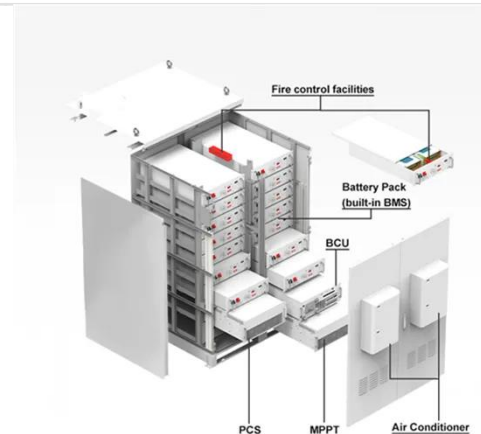

Boviet 385W Pallet of Monofacial Solar Panels , 30 Panels

Strong Output. Proven Quality. Long-Term Reliability. The Boviet 385W mono PERC solar panel delivers high efficiency,