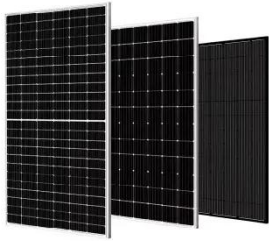

telecom cabinets reduce power consumption, enhance sustainability, and lower operational costs for modern telecom networks.

[Get Price](#)

Outdoor Photovoltaic Energy Cabinet, Base Station Energy Storage

An Outdoor Photovoltaic Energy Cabinet is a fully integrated, weatherproof power solution combining solar generation, lithium battery storage, inverter, and EMS in a single cabinet. It delivers clean, ...

[Get Price](#)