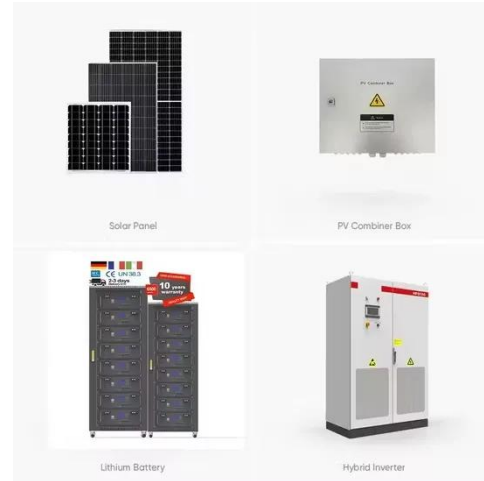

, Weatherproof Telecom Enclosure

IP55 outdoor telecom cabinet 30RU designed for reliable protection of telecom equipment in harsh environments. Dust-resistant, water-jet protected, ideal for base stations, network and power systems.

[Get Price](#)

Products - Outdoor Base Station Cabinets & Energy Storage Systems

Huijue outdoor weatherproof enclosure cabinet boxes are compatible with a wide range of electrical, telecom, and control systems. Optional accessories include temperature and humidity controllers, ...

[Get Price](#)

Integrated Outdoor Telecom Cabinet Manufacturers

Our cabinets are built to withstand harsh weather conditions and provide excellent protection for power management systems, telecom base stations, energy storage battery systems, and radio equipment.

[Get Price](#)