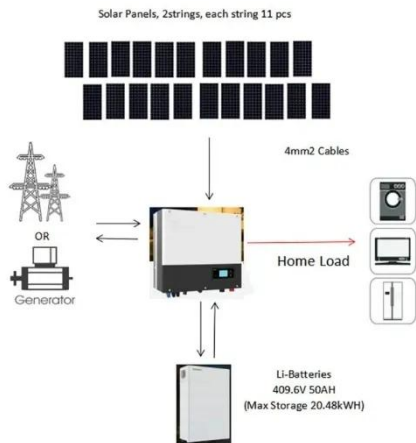

Marcelo Gallardo ante el Fortín por 4 a 1, los simpatizantes de la Banda le dedicaron varias canciones al exjugador de Boca recordándole la final ...

[Get Price](#)

A Guillermo Barros Schelotto le preguntaron sin volvería a Boca, hubo

Pero luego, tras ser consultado sobre si le gustaría volver a Brandsen 805, hubo algunos silbidos. Allí, Guillermo entre risas dio una tajante respuesta: " Lo único que pienso es que Vélez

[Get Price](#)

30kW 30.72kWh All-in-one ESS Cabinet

This cabinet integrates advanced battery technology, energy management systems, and intelligent controls, achieving efficient energy storage in a compact device.

[Get Price](#)

HUA POWER All-in-One BESS - 30kW/60kWh PV + Battery ESS ...

Designed for commercial, industrial, and microgrid applications, it integrates a 30kW PCS with a 60kWh LiFePO4 battery