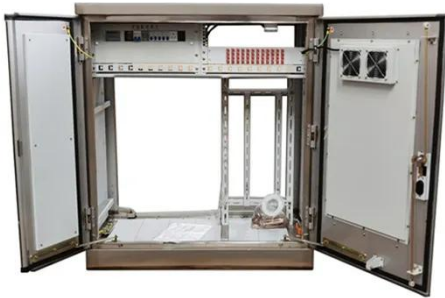

memainkan peran penting dalam menyeimbangkan pasokan dan permintaan listrik. Ini berfungsi ...

[Get Price](#)

La risueña respuesta de Guillermo Barros Schelotto cuando le

Boca La risueña respuesta de Guillermo Barros Schelotto cuando le preguntaron si quiere revancha como DT de Boca El DT de Vélez habló en conferencia en la previa del partido del domingo en Liniers.

[Get Price](#)

Contact Us

For catalog requests, pricing, or partnerships, please visit:
<https://www.k3gizycko.pl>