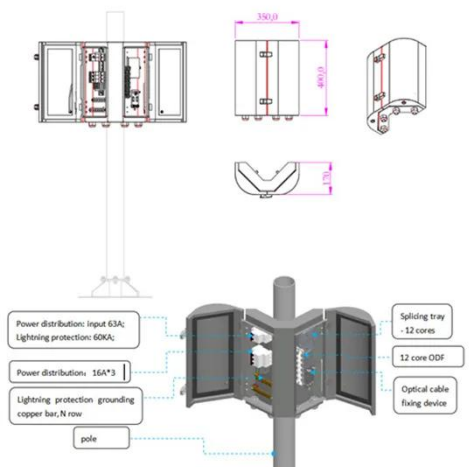

300A 24V inverter

Samlex PST-300-24: 24v 300 Watt Pure Sine Wave Inverter

The Samlex America PST-300-24 is a 24v 300-watt pure sine wave power inverter. This inverter takes an input of 24 VDC and inverts it to produce 120 VAC. This allows you to run household devices off ...

[Get Price](#)

APS300 PowerBright 300 Watt 24 Volts Pure Sine Power Inverter

This Power Bright Power Inverter is capable of providing up to 300 watts of pure sine wave power with less than 3% THD, resulting in easier start up on inductive loads, lower power consumption, brighter ...

[Get Price](#)

Power Bright 300 Watt 24V Pure Sine Inverter APS300-24

Power Bright APS300-24 300 Watt 24 Volt Pure Sine Wave Power Inverter has one AC outlet and is known for it's stead, predictable reliability over the years.

[Get Price](#)

Morningstar - 300VA 24VDC 60Hz