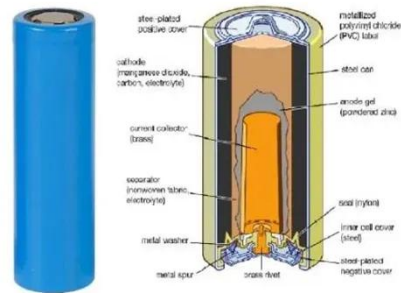

Manufacturer and Supplier

The residential 3.6-25kW on-grid solar inverter system can adapt to different rooftops. Our residential solar inverters support 4G/WIFI/RS485 communication with the AUXSOL cloud monitoring platform.

[Get Price](#)

Sunway Deye 3.6kW 5kW 6kW 230V Single Phase Hybrid Solar Inverter

SUN 3.6/6K-SG, hybrid inverter, is suitable for residential and light commercial use, maximizing self-consumption rate of solar energy and increasing your energy independence.

[Get Price](#)

Deye SUN-(3.6-6.2)K-G04 Single Phase String Inverter

The Deye SUN- (3.6-6.2)K-G04 is a powerful single-phase string inverter for larger solar PV systems. This inverter features high efficiency, dual MPPT trackers, low start-up voltage, and robust protection.

[Get Price](#)