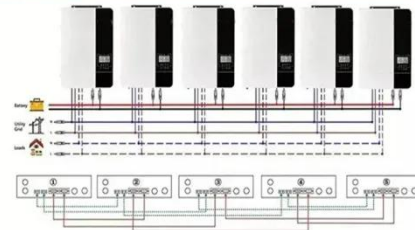

AC input wires

AC output wires