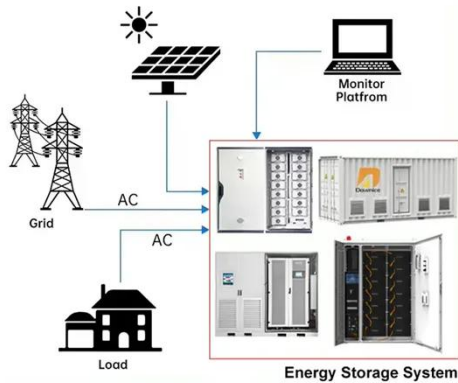

2MW Communication Power Supply Cabinets along the Belt and Road

2MW Communication Power Supply Cabinets along the Belt and Road

DISTRIBUTED PV GENERATION + ESS

Outside Plant Enclosures (OSP) , Moore

This heavy-duty enclosure securely houses a Stand By Power Supply and three (3) batteries along with equipment and cable required for fiber optic conversion and/or distribution.

[Get Price](#)

IP65/IP55 OUTDOOR CABINET

OUTDOOR MODULE CABINET

OUTDOOR 5G BASE STATION CABINET

WATERPROOF

Base Station Energy Cabinet

The Base Station Energy Cabinet is a fully enclosed, weather-resistant telecom energy cabinet designed to provide reliable power distribution and battery backup for outdoor communication networks.