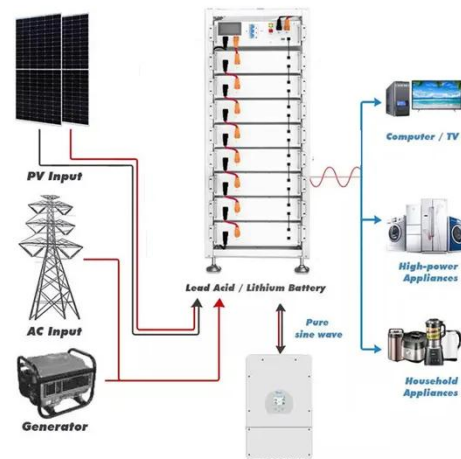

Telecom and Network Equipment Cabinets and Racks

Contact us today to find the perfect cabinet or rack for your application. Need your equipment racked and stacked, aka integrated? Let us know, and we can make it a turnkey solution, making the infield ...