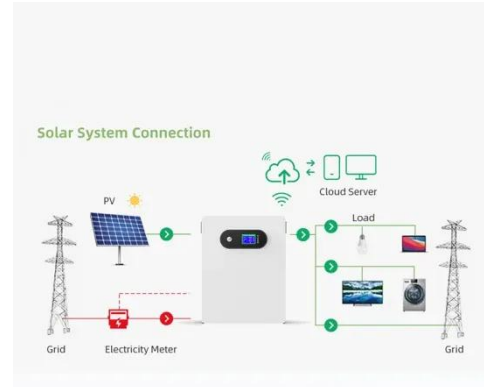

[Get Price](#)

Whisper Cabinet Roadside Telecom Equipment Enclosures

The cabinets are cooled by a powerful air to air heat exchanger system with the ability to dissipate up to 1300W of heat. This uses temperature-controlled DC fans for lowest energy use and lowest possible ...