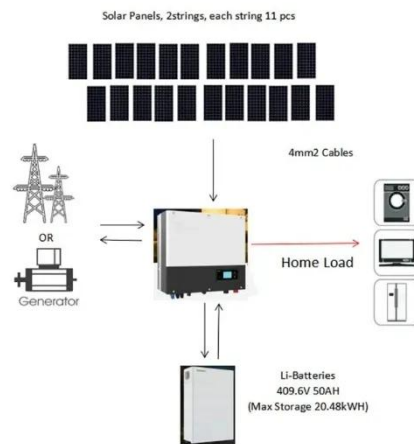

Solar Panel Datasheet 280W , PDF , Solar Panel , Energy ...

Solar Panel Datasheet 280W - Free download as PDF File (.pdf), Text File