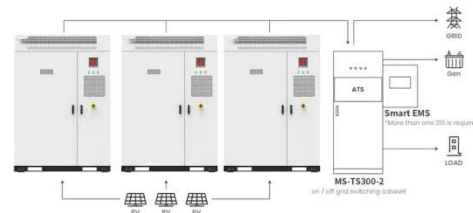

250 watt solar panel dimensions

250 watt solar panel dimensions

Renogy 16BB N-Type 250 Watt Bifacial Solar Panel

Get detailed specifications, performance data, and installation guidelines in a printable PDF.

[Get Price](#)

Trina Solar TSM-250PA05

Versatile and adaptable, with power output ranging from 225 to 245Wp, the TSM-PA05 is perfect for large scale installations, particularly ground-mounted and commercial rooftop systems.