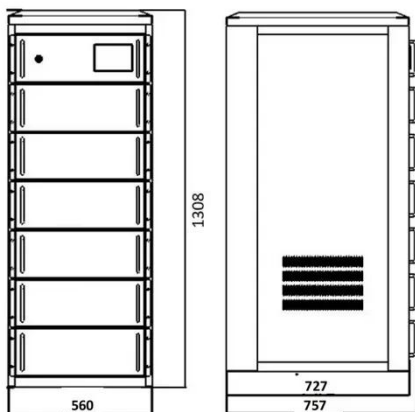

[Get Price](#)

Application scenarios of energy storage battery products