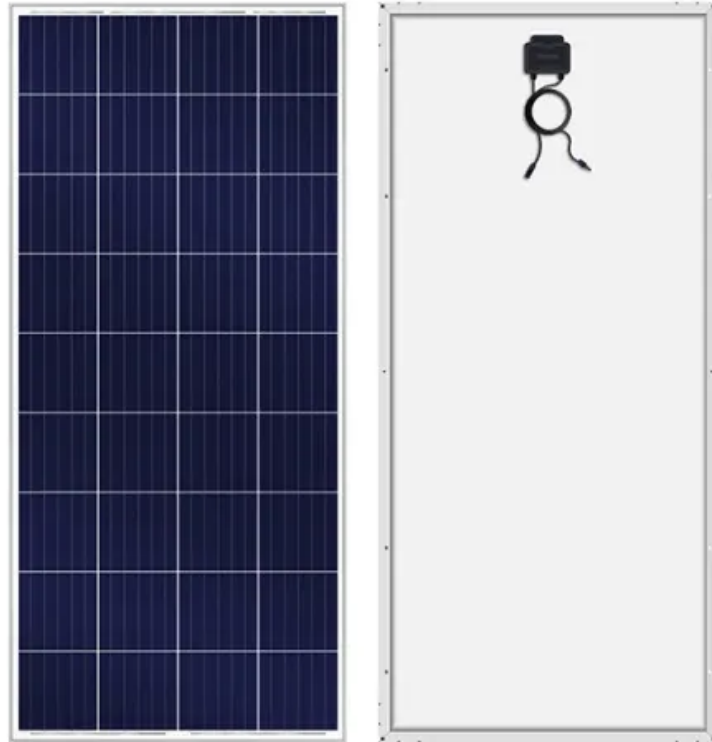

24V 1200W Inverter