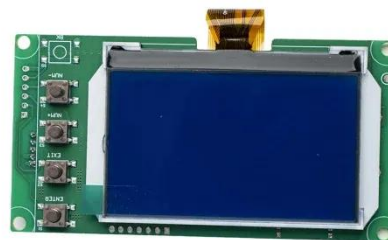

Inverter 12v To 220v

CHENGSI 200 Watt Pure Sine Wave Power Inverter DC 12V to AC 220V or DC 24V to AC 220V Converter, for Home,