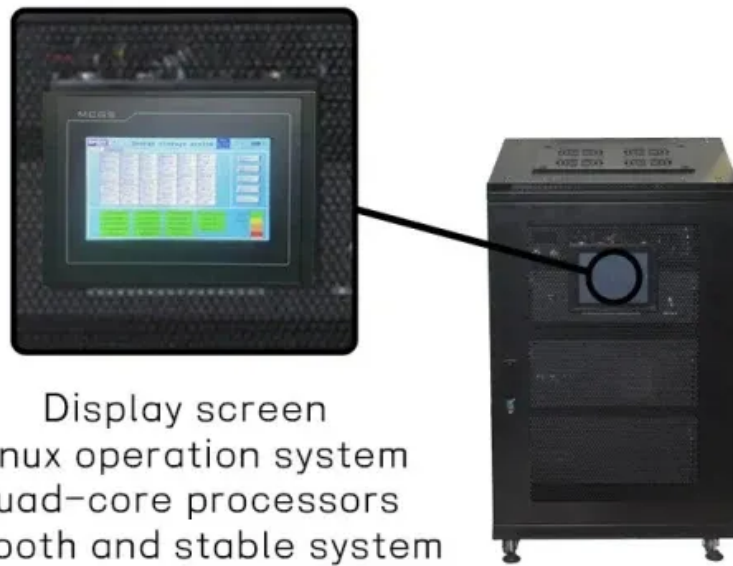

# 20kW Data Center Battery Cabinet for Steel Plants

Display screen  
Linux operation system  
quad-core processors  
smooth and stable system