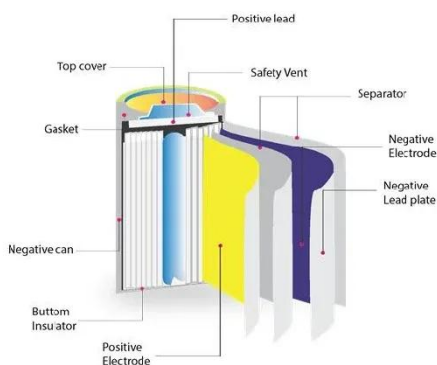

[Get Price](#)

200 kWh Battery Energy Storage System , BESS ...

We offer 200 kWh battery energy storage systems to ...

[Get Price](#)

200kwh Outdoor Integrated Energy Storage Cabinet

Discover TANFON's Outdoor Integrated Energy Storage Systema cutting-edge solution that seamlessly combines lithiumiron phosphate batteries. advanced Battery ManagementSystem (BMS), Power ...

[Get Price](#)

Commercial & Industrial Storage BESS System 200kWh, 220kWh, ...

This article introduces GSL ENERGY's dual-cabinet GSL-BESS50kVA high-voltage hybrid integrated energy storage system, which covers a capacity range of 200kWh to 315kWh and features ...