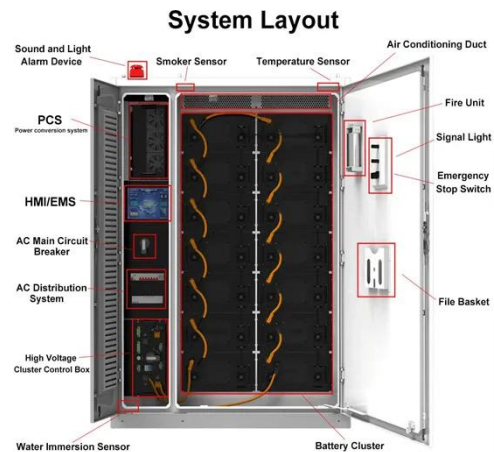

[Get Price](#)

¿Cómo ingresar a WhatsApp Web? El paso a paso

WhatsApp Web: el paso a paso para poder usar este servicio WhatsApp Web es una opción que le permite continuar con sus chats desde la comodidad de su computadora.

[Get Price](#)

Botswana Energy Storage Integrated Container: Powering Sustainable

Summary: Discover how Botswana's energy storage integrated container systems are revolutionizing renewable energy adoption. This article explores their applications in mining, solar farms, and rural ...

[Get Price](#)

Our Lifepo4 batteries can be connected in parallels and in series for larger capacity and voltage.

Shakawe 1MW solar plant now operational

SHAKAWE: The country's latest solar plant, a one-megawatt installation that is