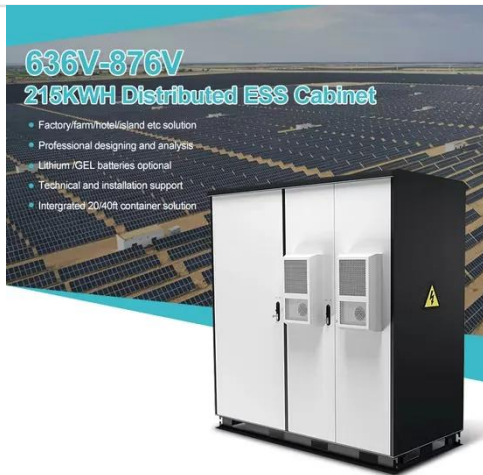

WhatsApp Web: Qué es, cómo se utiliza y comparativa frente a

WhatsApp Web es una manera de utilizar WhatsApp a través de tu navegador, pudiendo escribir tus mensajes, leerlos o enviar archivos. Prácticamente puedes hacer lo mismo que en la ...

[Get Price](#)

Qué es WhatsApp Web y cómo se utiliza

Todo lo que puedes hacer con WhatsApp Web, la herramienta online para enviar y recibir mensajes. Trucos y consejos de uso