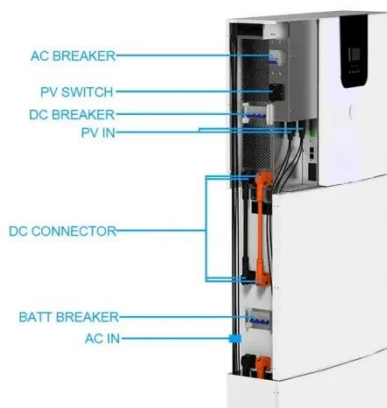

1MW Communication Power Supply Cabinet for Production Line

Back

Side

Front

Top

Bottom

1MW Communication Power Supply Cabinet for Production Line

Custom Power Supply Cabinets , Riteoptic

High Power Cabinet System Power Supply For Multi-Industry ...

MEAN WELL continues to develop high-power switching power supplies, with individual power units ranging from 3.2kW to 30kW. The output voltage/current can be flexibly adjusted through ...

[Get Price](#)

ML Series 500 kW, 1 MW up to 10 MW DC Power Supply Programmable

Magna-Power ML Series water-cooled DC power supplies deliver industry-leading power density: 500 kW or 1 MW units scalable in master-slave to 10 MW. Current-fed topology with harmonic ...