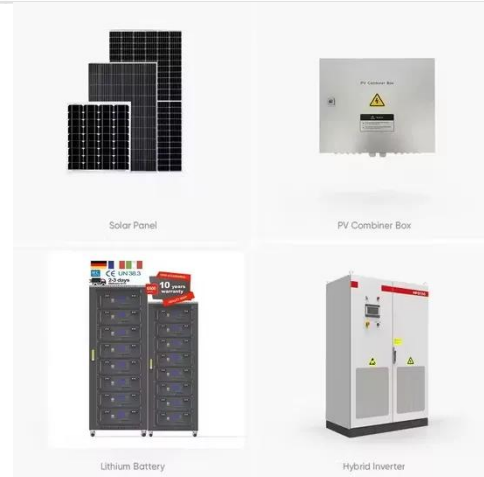

Energy Storage System Products List , HUAWEI Smart PV Global

Energy Storage System Products List covers all Smart String ESS products,