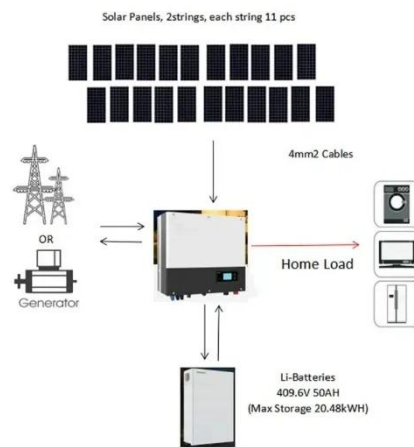

Complete Buyer's Guide to Outdoor Telecom Cabinets

This thorough guide will assist you in making a well-informed choice. Whether you are a telecommunications expert or a project manager in charge of network infrastructure, this article will ...

[Get Price](#)