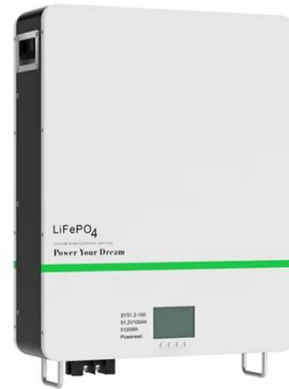

Sodium-ion battery technology to ensure safety, ...

[Get Price](#)