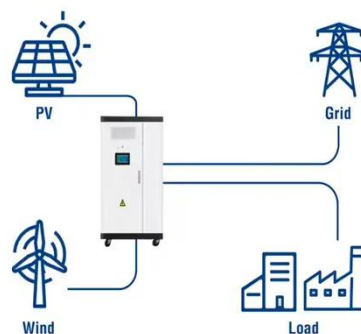

[Get Price](#)

Amazon : 7000W 9000W Pure Sine Wave Inverter DC 12V to AC 220V ...

9000W inverter with continuous (rated) power of 3500W and peak power of 9000W. (We should refer to the continuous power when purchasing an inverter, which refers to the output power ...

Inverter 12V 220V 9000W

Unmatched Power and Efficiency Our 12V to 220V 9000W inverter is a powerhouse that delivers the stability and efficiency you require. Designed to handle a wide range of electrical loads, this inverter ...

[Get Price](#)

Utility-Scale ESS solutions

Amazon : ZWEBY 9000W Pure Sine Wave Inverter 12v DC to ...

About this item ?Pure sine wave inverter?This is a true pure sine wave inverter,stable and efficient. It can convert 12V/24V/48V/60V DC to 248VAC.