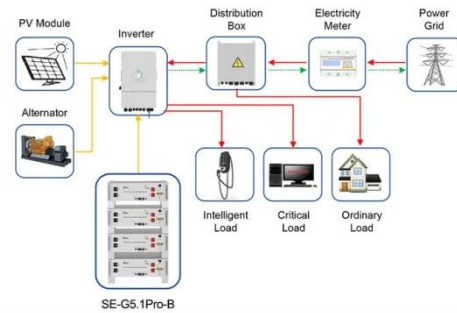

Amazon : LiTime 3000W Pure Sine Wave Inverter Charger, 12V DC to

2-in-1 Inverter Charger: This hybrid inverter integrates an 3000W inverter and 5A-45A battery charger in one unit, effectively saving installation space, simplifies wiring, and reducing costs. With a peak ...

[Get Price](#)

Application scenarios of energy storage battery products