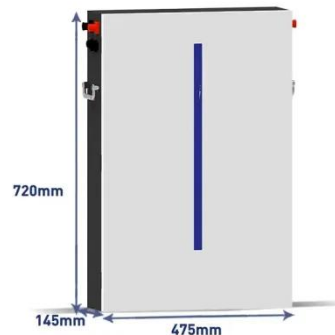

12 Volt 20 Ah Sealed Lead Acid Rechargeable Battery ...

Find the ideal 12 volt 20 ah rechargeable sealed lead acid battery ...

[Get Price](#)

TAX FREE

ENERGY STORAGE SYSTEM

Product Model
HJ-ESS-215A(100KW/215KWh)
HJ-ESS-115A(50KW/115KWh)

Dimensions
1600*1280*2200mm
1600*1200*2000mm

Rated Battery Capacity
215KWH/115KWH

Battery Cooling Method
Air Cooled/Liquid Cooled

Amazon : 12v 20ah Sla Battery

ExpertPower 20AH Sealed Lead Acid (SLA) Rechargeable 12V Battery, Valve-Regulated, AGM Technology, Wide Temperature Range, Rugged Construction for Lawn Mowers, UPS, and More - 2 ...

[Get Price](#)

12V 20Ah 12V Size Rechargeable Batteries for sale , eBay

Get the best deals on 12V 20Ah 12V Size Rechargeable Batteries when you shop the largest online selection at eBay . Free shipping on many items , Browse your favorite brands , affordable prices.

[Get Price](#)