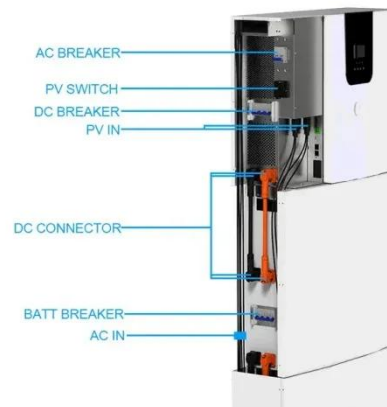

ESS-GRID Cabinet Brochure EN-250401

Comprised of Tier one A+ LFP Cell with over 6000 cycles and a service life of over 10 years. Optional PV charging module, of-grid switching module, inverter, STS and other accessories are available for microgrid ...