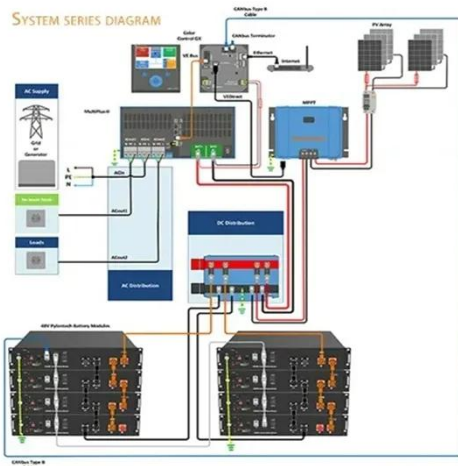

SolaX ESS-TRENE , All-In-One C& I ESS Cabinet

The SolaX ESS-TRENE is an all-in-one C& I energy storage cabinet, in liquid cooling model. Equipped with high-performance LFP cells, advanced energy management, and robust safety features, suitable for versatile ...

[Get Price](#)

All-In-One Three Phase Storage Solution BluE Series

The Kstar 3-Phase BluE Residential ESS represents a significant step forward in home energy management. Whether you are environmentally conscious or seeking a cost-effective energy solution, this system meets a ...

[Get Price](#)

Energy Storage System

The core components of these systems include PCS, lithium-ion batteries and energy management systems. These "turnkey" ESS solutions can be designed to meet the demanding requirements for residential, C& I and ...

[Get Price](#)

Outdoor Cabinet Energy Storage System

Product Features: Standardized structure design, menu-type function configuration, photovoltaic charging