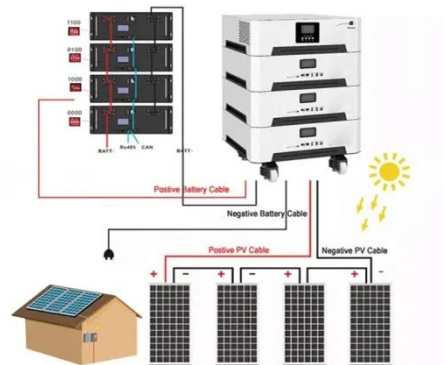

Indoor Photovoltaic Energy Cabinet

The Huijue Indoor Photovoltaic Energy Cabinet is a complete high-performance