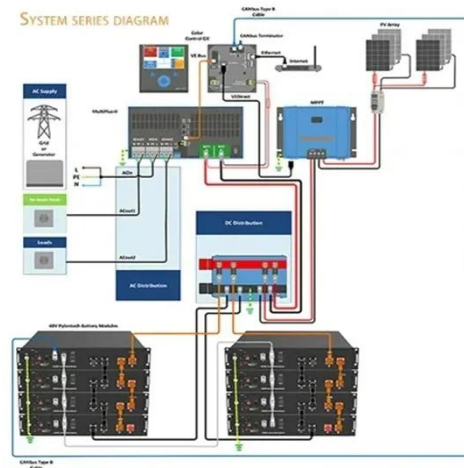

832V 280Ah Outdoor Lifepo4 Battery CiFi SUN energy storage integrated cabinet series. Iquid-cooled100kW 232kWh

lithium battery ESS Integrated Solar Power Cabinet, an advanced high ...

[Get Price](#)

Contact Us